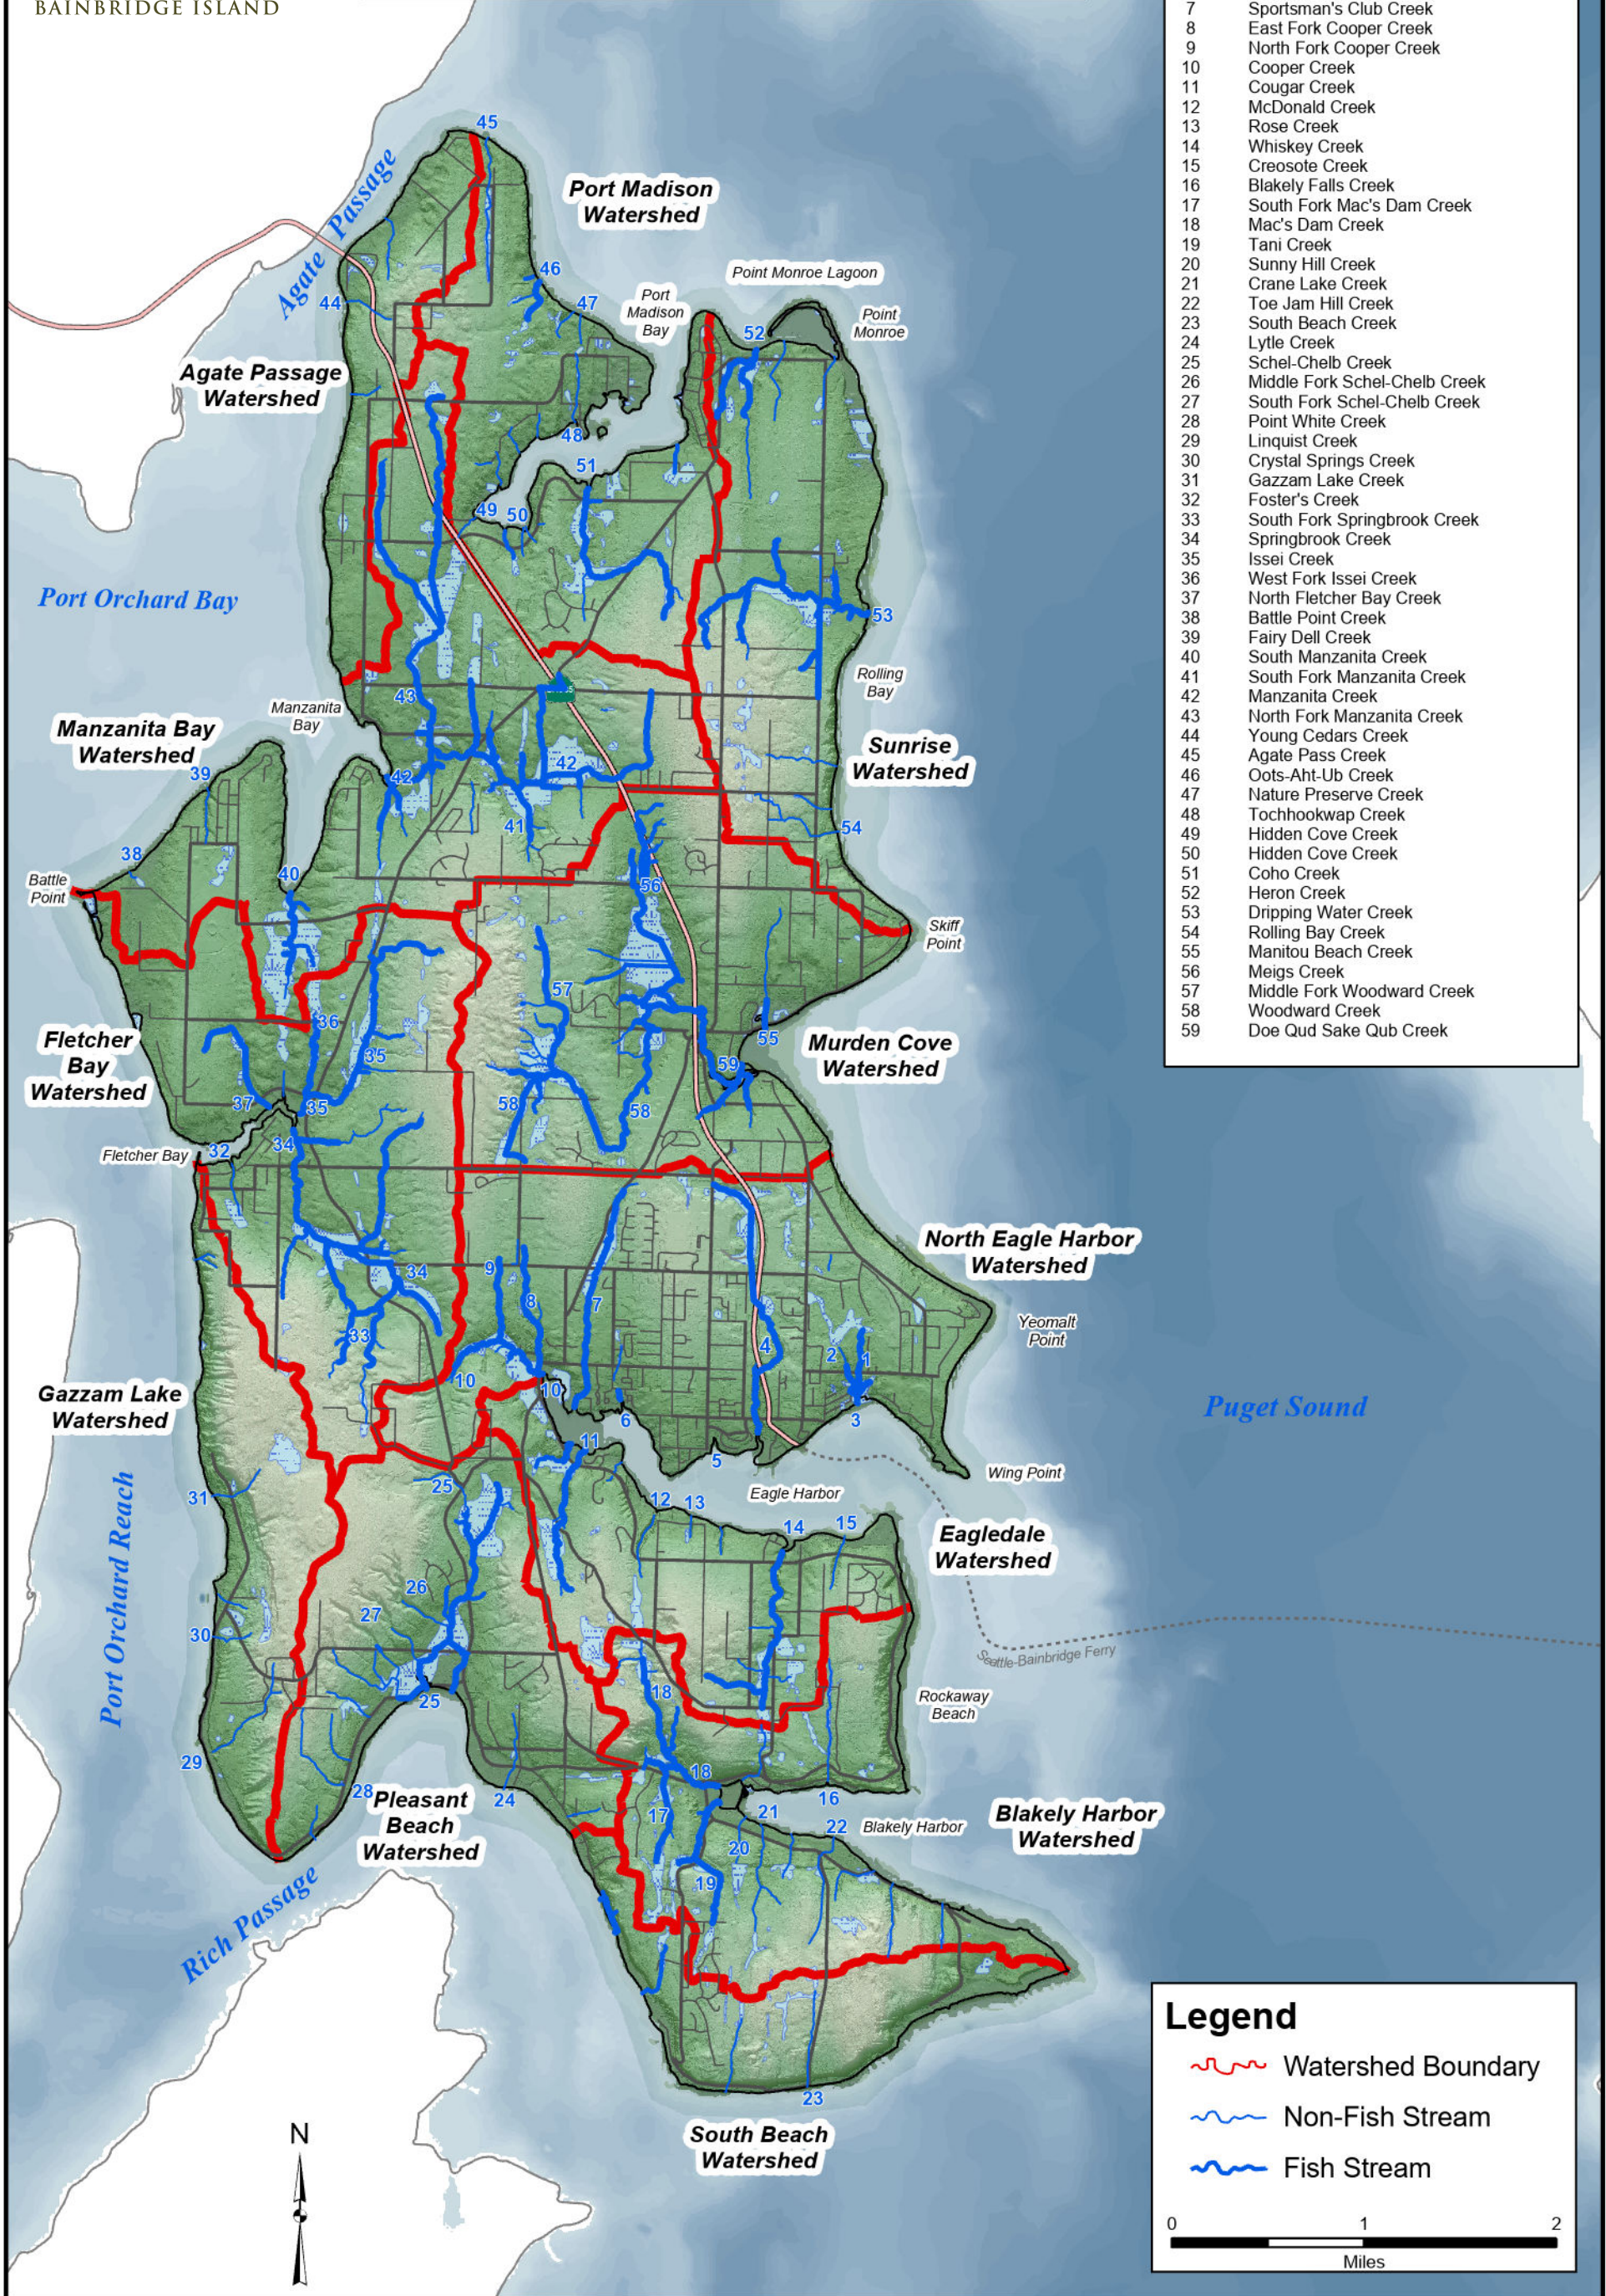

CITY OF
BAINBRIDGE ISLAND

Watershed and Stream Names Bainbridge Island

- 1 East Fork Hawley Creek
- 2 West Fork Hawley Creek
- 3 Hawley Creek
- 4 Ravine Creek
- 5 Madrone Creek
- 6 Weaver Creek
- 7 Sportsman's Club Creek
- 8 East Fork Cooper Creek
- 9 North Fork Cooper Creek
- 10 Cooper Creek
- 11 Cougar Creek
- 12 McDonald Creek
- 13 Rose Creek
- 14 Whiskey Creek
- 15 Creosote Creek
- 16 Blakely Falls Creek
- 17 South Fork Mac's Dam Creek
- 18 Mac's Dam Creek
- 19 Tani Creek
- 20 Sunny Hill Creek
- 21 Crane Lake Creek
- 22 Toe Jam Hill Creek
- 23 South Beach Creek
- 24 Lytle Creek
- 25 Schel-Chelb Creek
- 26 Middle Fork Schel-Chelb Creek
- 27 South Fork Schel-Chelb Creek
- 28 Point White Creek
- 29 Linquist Creek
- 30 Crystal Springs Creek
- 31 Gazzam Lake Creek
- 32 Foster's Creek
- 33 South Fork Springbrook Creek
- 34 Springbrook Creek
- 35 Issei Creek
- 36 West Fork Issei Creek
- 37 North Fletcher Bay Creek
- 38 Battle Point Creek
- 39 Fairy Dell Creek
- 40 South Manzanita Creek
- 41 South Fork Manzanita Creek
- 42 Manzanita Creek
- 43 North Fork Manzanita Creek
- 44 Young Cedars Creek
- 45 Agate Pass Creek
- 46 Oots-Aht-Ub Creek
- 47 Nature Preserve Creek
- 48 Tochookwap Creek
- 49 Hidden Cove Creek
- 50 Hidden Cove Creek
- 51 Coho Creek
- 52 Heron Creek
- 53 Dripping Water Creek
- 54 Rolling Bay Creek
- 55 Manitou Beach Creek
- 56 Meigs Creek
- 57 Middle Fork Woodward Creek
- 58 Woodward Creek
- 59 Doe Qud Sake Qub Creek

Legend

- Watershed Boundary
- Non-Fish Stream
- Fish Stream

0 1 2
Miles